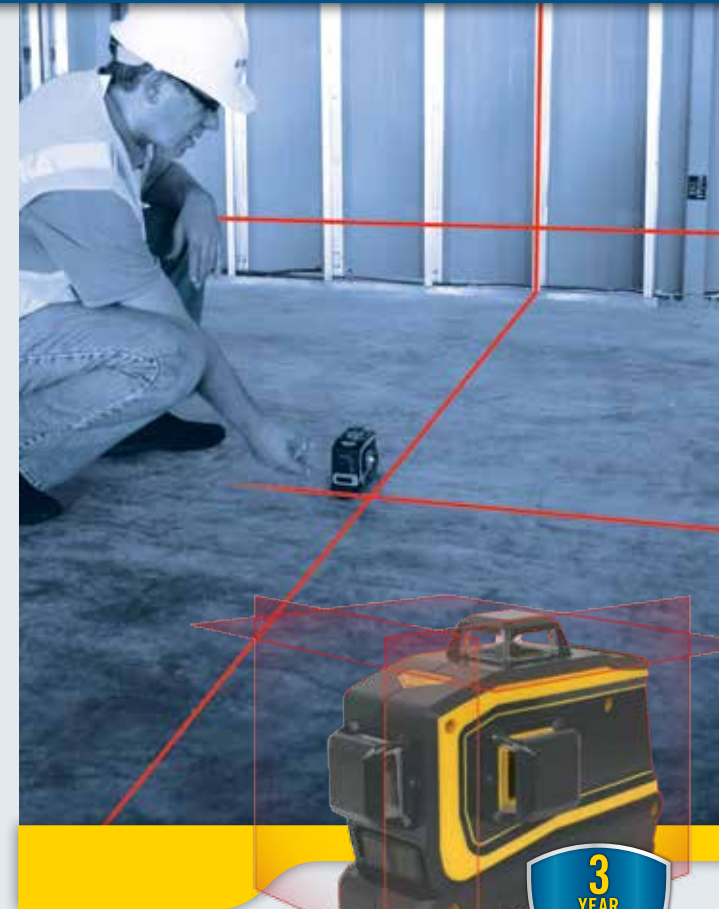

Rugged Universal Laser Layout Tool