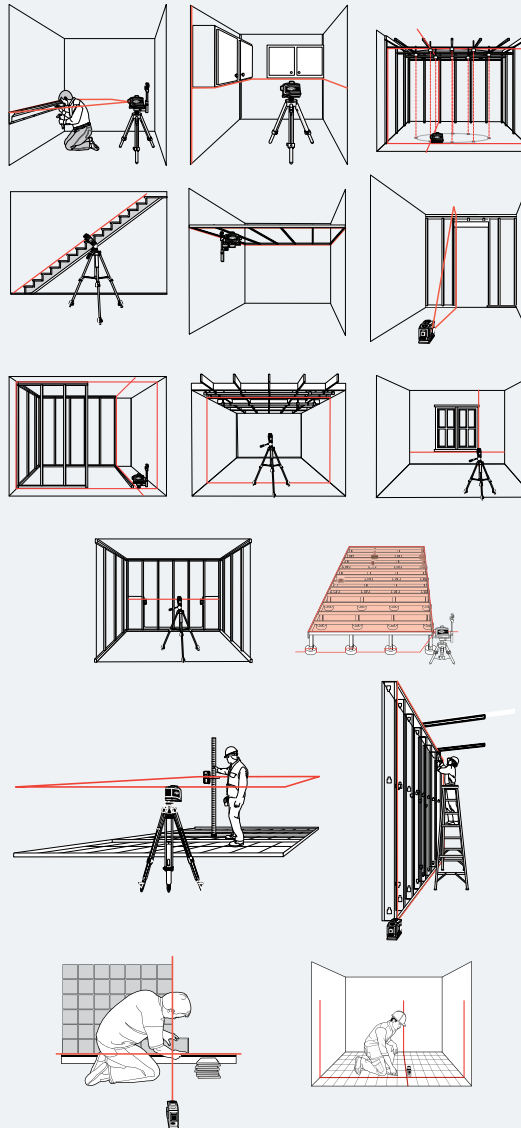

Applications

One Tool Does It All
LT56