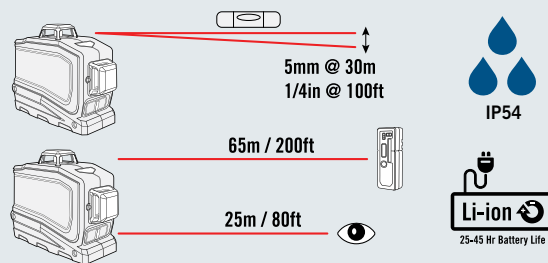

## Specifications

<b>Laser Power</b>	Less than 1mw
<b>Class/Wavelength</b>	Class 2 / 635nm
<b>Batteries</b>	Lithium-ion, 7200 mAh, 3.7 V
<b>Battery Life</b>	1 beam - 45 hours 2 beam - 35 hours 3 beam - 25 hours
<b>Charge Time</b>	12 hours (30 minute quick charge will provide 2 hours operation with 2 beams)
<b>Battery Warranty</b>	2 years
<b>Charger</b>	Input: 100-240V AC 190 mA Output: 5V DC 800mA
<b>Out of Level Indication</b>	Flashing beam - triple flash every 10 seconds
<b>Self Leveling Range</b>	4° ±1° all direction
<b>Dust and Water Resistance</b>	IP54
<b>Operating Temperature</b>	-10° to 45° (14 °F to 113 °F)
<b>Storage Temperature</b>	-20° to 60° (-4 °F to 140 °F)
<b>Size (L x W x H)</b>	152 x 116 x 84 mm (4.6 x 6.0 x 3.3 in)
<b>Weight</b>	0.67 kg (1.48 lb)